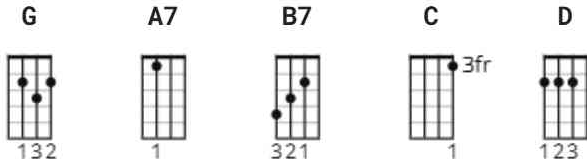

Bad Bad Leroy Brown Chords by Jim Croce

Difficulty: beginner

Tuning: E A D G B E

CHORDS

STRUMMING

148 bpm

[Intro]

G // A7 // B7 // C // D / C / G /

[Verse]

G
Well, the south side of Chicago
A7
Is the baddest part of town.
B7
And if you go down there
C **D** **C** **G**
You better just beware of a man named Leroy Brown.
G
Now, Leroy more than trouble,
A7
You see he stand about 'bout six foot four.
B7 **C**
All the downtown ladies call him "treetop lover."
D **C** **G**
All the men just call him "sir."

[Chorus]

G
And he's bad, bad, Leroy Brown,
A7
The baddest man in the whole damn town.
B7 **C**
Badder than old King Kong

[Chorus]

G
And he's bad, bad, Leroy Brown,
A7
The baddest man in the whole damn town.
B7 **C**
Badder than old King Kong
D **C** **G**
And meaner than a junkyard dog.

[Bridge]

G
Well, the two men took to fightin'
A7
And when they pulled them from the floor,
B7 **C** **D** **C** **G**
Leroy looked like a jigsaw puzzle with a couple of pieces gone.

[Chorus]

G
And he's bad, bad, Leroy Brown,
A7
The baddest man in the whole damn town.
B7 **C**
Badder than old King Kong
D **C** **G**
And meaner than a junkyard dog.