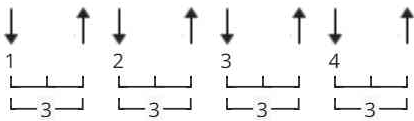

Bad Bad Leroy Brown Chords by Jim Croce

Difficulty: beginner

Tuning: E A D G B E

CHORDS

STRUMMING

148 bpm

[Intro]

G // A7 // B7 // C // D / C / G /

[Verse]

G
Well, the south side of Chicago
A7
Is the baddest part of town.
B7
And if you go down there
C **D** **C** **G**
You better just beware of a man named Leroy Brown.
G
Now, Leroy more than trouble,
A7
You see he stand about 'bout six foot four.
B7 **C**
All the downtown ladies call him "treetop lover."
D **C** **G**
All the men just call him "sir."

[Chorus]

G
And he's bad, bad, Leroy Brown,
A7
The baddest man in the whole damn town.
B7 **C**
Badder than old King Kong

[Chorus]

G
And he's bad, bad, Leroy Brown,
A7
The baddest man in the whole damn town.
B7 **C**
Badder than old King Kong
D **C** **G**
And meaner than a junkyard dog.

[Bridge]

G
Well, the two men took to fightin'
A7
And when they pulled them from the floor,
B7 **C** **D** **C** **G**
Leroy looked like a jigsaw puzzle with a couple of pieces gone.

[Chorus]

G
And he's bad, bad, Leroy Brown,
A7
The baddest man in the whole damn town.
B7 **C**
Badder than old King Kong
D **C** **G**
And meaner than a junkyard dog.